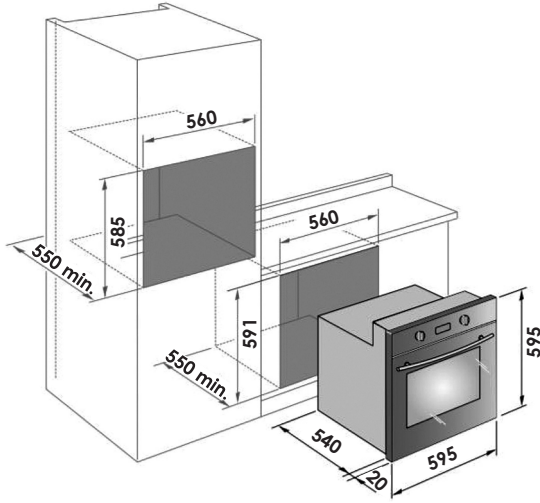

ELBA

TALENT FOR COOKING

MADE IN ITALY SINCE 1950

MODEL: ELIO 624

60 CM

Electric Oven

- Size: 60 cm
- Electric Oven & Electric Grill, with Fan
- 9 Functions
- Mirror glass design
- Removable inner door glass, Easy to clean enamel coating
- 2150 w
- 15 A

فرن كهرباء

- قياس 60 سم
- فرن كهربائي + شواية كهرباء مع مروحة
- 9 وظائف
- زجاج لون عاكس
- الزجاج الداخلي للباب قابل للإزالة - سهل التنظيف
- 2150 واط
- 15 أمبير

200
K.D

صنع في إيطاليا

MADE IN ITALY

3

YEARS
WARRANTY