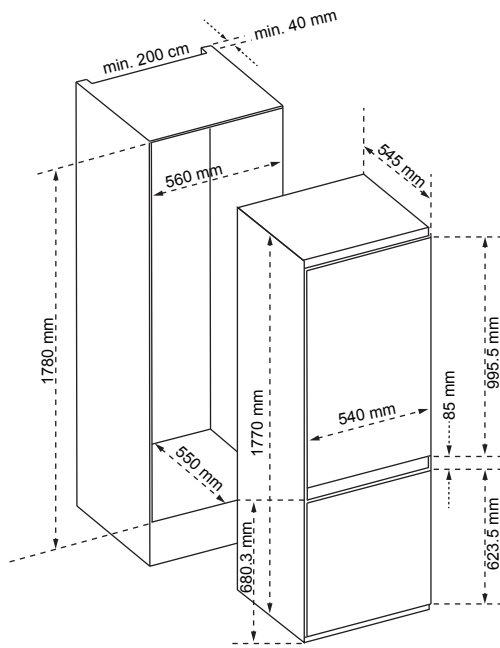

FIDES

ثلاجة 177 cm Refrigerator

Model: FCDTI2861TF

- Refrigerator & Freezer 2 door
- Height 177 cm
- Gross Capacity 256 lt.
- Fridge Capacity 180 lt.
- Freezer Capacity 63 lt.
- No frost, Energy Efficiency class 4 Star.

- ثلاجة مع فريزر 2 باب (بالت إن)
- ارتفاع 177 سم
- السعة الاجمالية 256 لتر
- سعة الثلاجة 180 لتر
- سعة الفريزر 63 لتر
- لا تشكّل جليد، كفاءة الطاقة 4 star.