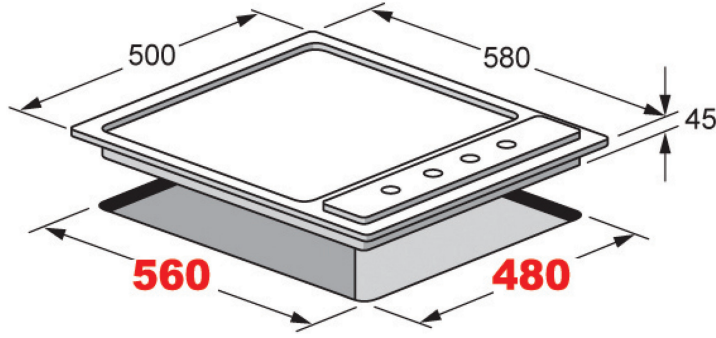

# ELBA

TALENT FOR COOKING

MADE IN ITALY SINCE 1950

**MODEL: ES60-046 X**  
**60 CM**