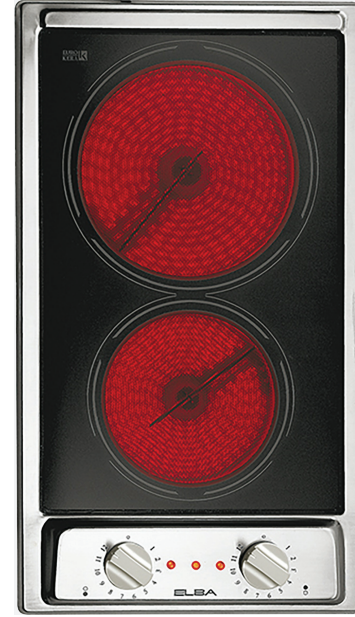

ELBA

TALENT FOR COOKING

MADE IN ITALY SINCE 1950

MODEL: E30-050 X
30 CM

2 Vetroceramic

- Size: 30 cm
- Stainless Steel Frame
- On - Off Indicator Light
- 3000 w
- 13 A

طباخ سيراميك 2 عين

- قياس 30 سم
- إطار ستانلس ستيل
- مؤشر للتشغيل والإيقاف
- 3000 واط
- 13 أمبير

3

YEARS
WARRANTY

صنع في إيطاليا

MADE IN ITALY

115

K.D