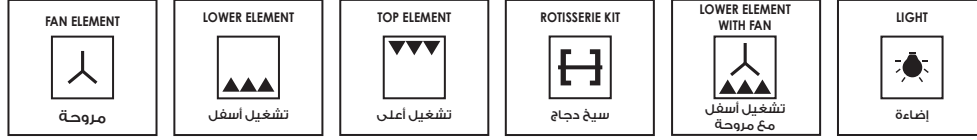

ELBA

TALENT FOR COOKING

MADE IN ITALY SINCE 1950

MODEL: 512-731 X 60 CM

Gas Oven

- Size: 60 cm
- Stainless Steel
- Gas Oven & Gas Grill, with fan
- 6 Functions+ rotisserie kit
- Removable inner door glass,
  Easy to clean enamel coating
- 13 A

فرن غاز

- قياس 60 سم
- ستانلس ستيل
- فرن غاز + شواية غاز + مروحة
- 6 وظائف + سيخ دجاج
- الزجاج الداخلي للباب قابل للإزالة، سهل التنظيف
- 13 أمبير

230
K.D

صنع في إيطاليا

MADE IN ITALY

5

YEARS
WARRANTY