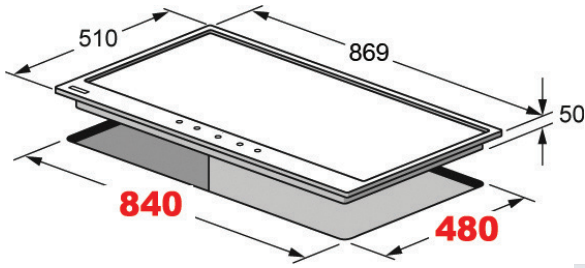

## طباخ غاز كريستال 90 cm Crystal Gas Hob

Model: K-MEAR901

- Size: 90 cm
- Stainless Steel Frame
- 4 Gas Burners + 1 Triple flame
- Electronic Ignition
- Cast Iron Pan-Supports
- Easy Clean Crystal Surface
- Safety Valves